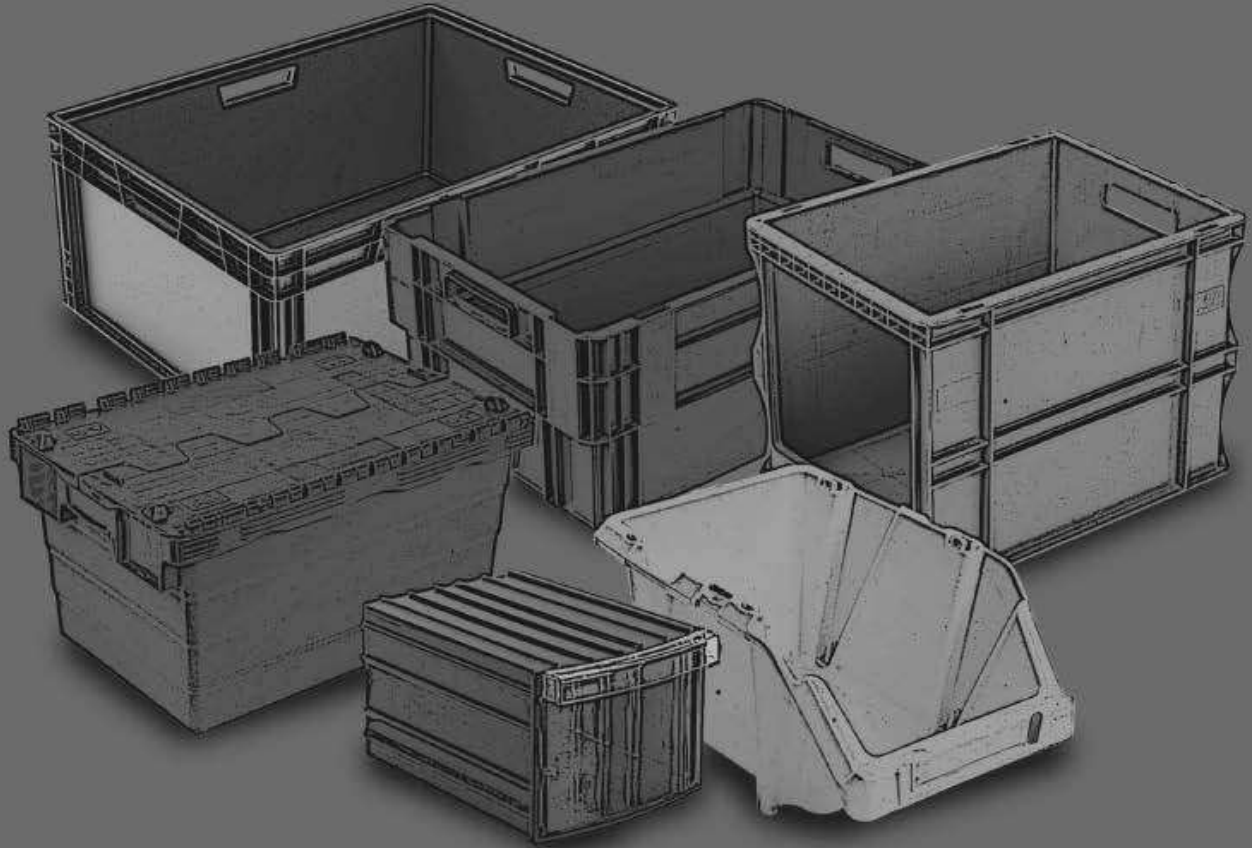

SİSTEM ENDÜSTRİYEL
PLASTİK METAL HIRDAVAT TİC.

2023-2024