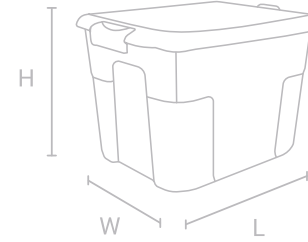

**INDOOR AND
OUTDOOR USE**

**DURABLE
BODY**

**MODULAR
DESIGN**

**EASY CARRY
HANDLE**

HEAVY DUTY Storage Box

6
different
sizes

With its spacious capacity, it's the ideal storage box for storing hand tools, screws and nuts, hobby supplies, or home/workshop items in an organized and secure manner. Its heavy-duty structure allows it to hold a wide variety of equipment.