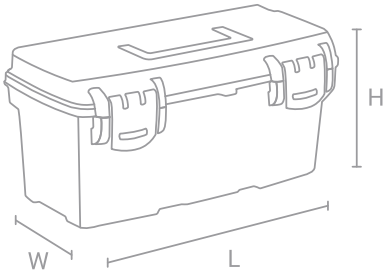

CLASSIC Toolbox

Organiser Lid

Impact-resistant construction and ergonomic design make them a must-have for both professionals and non-professional users. Thanks to their transparent organizer compartments on their lids, you can access your small supplies (screws, dowels, etc.) without opening.

Dayanıklı yapısı ve pratik bölmeleriyle aletlerinizi güvenle saklamanızı sağlar. Kompakt ve organize tasarımı, hem evde hem de profesyonel kullanımda taşıma ve düzenleme kolaylığı sunar.

Practical
Lock

4

different
sizes

Product Code
Ürün Kodu

C.O-13

Product Dim.
Ürün Ölçüsü

L:32 x W:16.5 cm x H:13.5 cm
L:12.6" x W:6.5" x H:5.31"

Piece in a Box
Koli İçerik Adet

6

Box Volume
Koli Hacmi

0.042 m³

Maximum Load
Maksimum Yük

7 kg / 13.2 lbs

Box Size
Koli Ölçüsü

L:46.5 x W:32.5 x H:28 cm
L:18.31" x W:12.80" x H:11.02"

Barcode
Barkod

8697444382018

Color
Renk

Lid Organizer

Inner Tray

Padlockable

Plastic Hinge

Raw Material
Hammadde

Polypropylene (PP05)

Yellow: High Impact Copolymer PP

Black: High Impact Copolymer PP - Recycled

Transparent: Random Copolymer PP