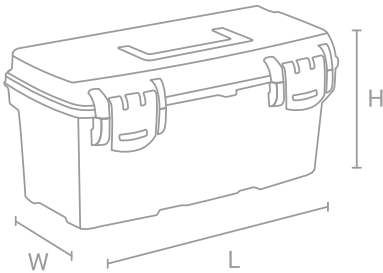

CLASSIC Toolbox

The durable construction of this line allows you to safely store your tools. Its compact design makes it easy to carry and organize for both home and professional use.

Dayanıklı yapısı ile aletlerinizi güvenli saklamanızı sağlar. Kompakt tasarımı, hem evde hem de profesyonel kullanımda taşıma ve düzenleme kolaylığı sunar.

Practical
Lock

4
different
sizes

Product Code Ürün Kodu	C.S-13
Product Dim. Ürün Ölçüsü	L:32 x W:16.5 cm x H:13.5 cm L:12.60" x W:6.50" x H:5.31"
Piece in a Box Koli İçerik Adet	6
Box Volume Koli Hacmi	0.042 m³
Maximum Load Maksimum Yük	7 kg / 13.2 lbs
Box Size Koli Ölçüsü	L:46.5 x W:32.5 x H:28 cm L:18.31" x W:12.80" x H:11.02"
Barcode Barkod	8697444382025
Color Renk	

Lid Organizer

Padlockable

Plastic Hinge

Raw Material
Hamme

Polypropylene (PP05)
Yellow: High Impact Copolymer PP
Black: High Impact Copolymer PP - Recycled