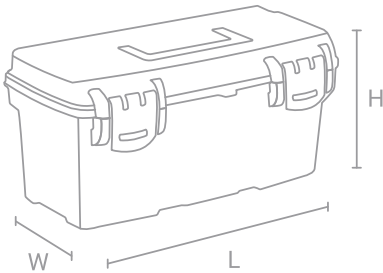

CLASSIC Toolbox

Drawer

With transparent drawers, this line allows easy identification and more space for the organized storage of small parts. Its secure locking system and compact design make it easy to carry, providing a functional storage solution for both non-professional users and professionals.

Şeffaf çekmeceleriyle kolay tanımlama ve küçük parçaların düzenli şekilde saklanmasını sağlar. Güvenli kilit sistemi ve taşımayı kolaylaştıran kompakt tasarımıyla hem ev kullanıcıları hem de profesyonel işler için işlevsel bir depolama çözümü sunar.

Practical
Lock

2
different
sizes