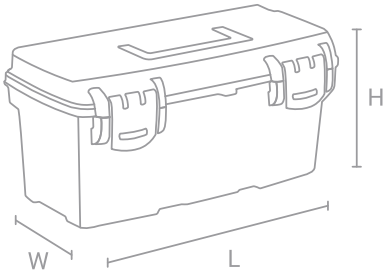

EXPERT Toolbox

Offering superior carrying comfort thanks to its ergonomic and specially designed handles, the EXPERT tool box allows you to store your hand tools and small parts in an organized manner.

Ergonomik ve özel tasarlanmış sapları sayesinde üstün taşıma konforu sunan EXPERT takım çantası, el aletlerinizi ve küçük parçalarınızı düzenli bir şekilde saklamanızı sağlar.

Click & Lock