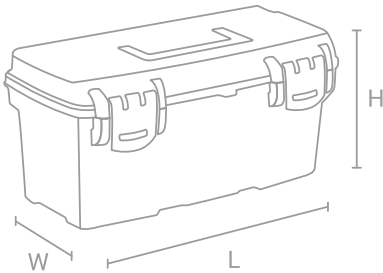

COMPACT Toolbox

Cantilever

The COMPACT series is designed to keep your tools organized. With the transparent top lid offers quick access and with its multi-tier opening system, provides organized storage. Its durable yet lightweight structure makes it an ideal solution for both professional and DIY use.

COMPACT serisi, aletlerinizi maksimum düzende tutmak için tasarlanmıştır. Şeffaf kapak ile çantanın içindeki ürünlerin kolayca seçilmesini sağlar. İç çekmeceleri sayesinde tüm alet ve sarf malzemelerinizi tek çantada pratik bir şekilde saklayabilirsiniz.

Practical
Lock

4

different
sizes