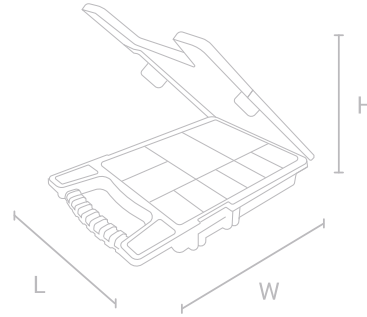

Practical
Click & Lock

HOBBY Organiser

It's a practical and portable organizer designed for storing small parts in an organized manner. Its ten-compartment structure provides quick and easy access to screws, nuts, and other hobby supplies.