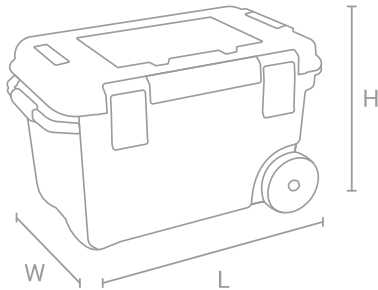

Product Code
Ürün Kodu

TK-28

Product Dim.
Ürün Ölçüsü

L:62.8 x W:38 x H:42 cm
L:24.72" x W:14.96" x H:16.54"

Piece in a Box
Koli İçerik Adet

2

Box Volume
Koli Hacmi

0.200 m³

Maximum Load
Maksimum Yük

30 kg / 66.1 lbs

Box Size
Koli Ölçüsü

L:63 x W:37.5 x H:84.5 cm
L:24.80" x W:14.76" x H:33.27"

Barcode
Barkod

8697444385101

Color
Renk

Lid Organizer

Inner Tray

Padlockable

Steel Handle

Raw Material
Hammede

Polypropylene (PP05)
Yellow: High Impact Copolymer PP
Black: High Impact Copolymer PP - Recycled
Transparent: Random Copolymer PP
TK-28 - Nickel chrome plated metal latches
TKM-28 - Nickel chrome plated metal latches

Metal
Click & Lock

Modular
Design