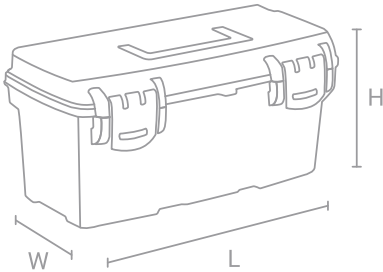

PROFESSIONAL Toolbox

Metal Latches

These functional tool boxes, with their metal locking structure, robust materials and most commonly used sizes, offer high durability for daily use. Their organized interior and lightweight design allow for the safe transport of essential hand tools. The two largest sizes provide great carrying solution with two side carry handles.

Metal kilitli yapısı ve sağlam malzeme kalitesi ve en çok tercih edilen ölçüleriyle günlük kullanımda yüksek dayanıklılık sunan fonksiyonel takım çantalarından oluşur. Profesyonel kullanıma uygun olarak tasarlanan seri, büyük hacimli alet setleri için ideal bir çözüm oluşturur. En büyük iki model iki tarafta bulunan taşıma saplarıyla pratik ve konforlu bir taşıma imkanı sağlar.

**Metal
Click & Lock**

5

different
sizes

Product Code Ürün Kodu	MT-13
Product Dim. Ürün Ölçüsü	L:32 x W:14.7 x H:13.8 cm L:12.60" x W:5.79" x H:5.43"
Piece in a Box Koli İçerisi	6
Box Volume Koli Hacmi	0.041 m³
Maximum Load Maksimum Yük	7 kg / 13.2 lbs
Box Size Koli Ölçüsü	L:44 x W:32.5 x H:28.5 cm L:17.32" x W:12.80" x H:11.22"
Barcode Barkod	8697444385040
Color Renk	

Lid Organizer

Inner Tray

Padlockable

Metal Hinge

Raw Material
Hammadde

Polypropylene (PP05)
Yellow: High Impact Copolymer PP
Black: High Impact Copolymer PP - Recycled
Transparent: Random Copolymer PP
Nickel chrome plated metal latches