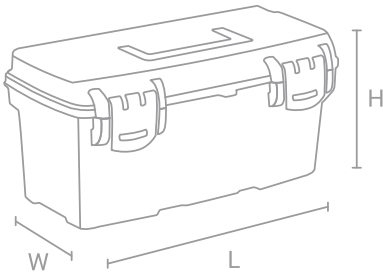

PROFESSIONAL Toolbox

Metal Latches

The Jumbo series, offers extra-large storage capacity, allowing the organized transport of multi-piece equipment. Designed for professional use, it is the ideal solution for large-volume tool sets.

Jumbo serisi, ekstra geniş depolama kapasitesiyle çok parçalı ekipmanların düzenli biçimde taşınmasını sağlar. Profesyonel kullanıma uygun olarak tasarlanan seri, büyük hacimli alet setleri için ideal bir çözüm oluşturur.

Metal
Click & Lock

4

different
sizes

Product Code Ürün Kodu	JMT-13
Product Dim. Ürün Ölçüsü	L:32 x W:15.4 x H:19.1 cm L:12.60" x W:6.06" x H:7.52"
Piece in a Box Koli İçerik Adet	6
Box Volume Koli Hacmi	0.053 m³
Maximum Load Maksimum Yük	7 kg / 13.2 lbs
Box Size Koli Ölçüsü	L:42 x W:32.5 x H:38.5 cm L:16.54" x W:12.80" x H:15.16"
Barcode Barkod	8697444385057
Color Renk	

Lid Organizer

Inner Tray

Padlockable

Metal Hinge

Raw Material
Hammadde

Polypropylene (PP05)
Yellow: High Impact Copolymer PP
Black: High Impact Copolymer PP - Recycled
Transparent: Random Copolymer PP
Nickel chrome plated metal latches