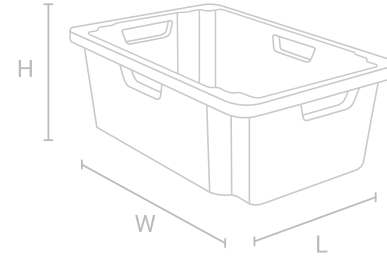

HEAVY DUTY Storage Case