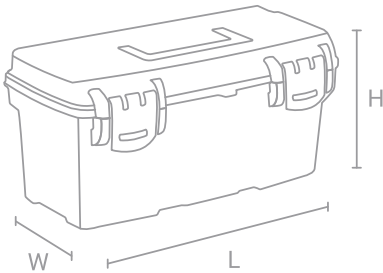

THOR Toolbox

Aluminum Handle

The THOR professional tool boxes, featuring an aluminum carrying handle and durable body, offer durability and comfort even under heavy loads. Their spacious and deep interior accommodates a variety of needs, from large hand tools to multi-piece equipment sets.

Alüminyum taşıma sapı ve dayanıklı gövdesiyle ağır yüklerde bile sağlamlık ve kullanım konforu sunan profesyonel takım çantalarından oluşur. Geniş ve derin iç hacmi, büyük boy el aletlerinden çok parçalı ekipman setlerine kadar farklı ihtiyaçlara uyum sağlar.