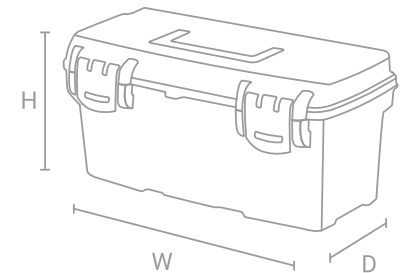

Practical
Lock

COMPACT Toolbox

Cantilever

The COMPACT series is designed to keep your tools organized. With the transparent top lid offers quick access and with its multi-tier opening system, provides organized storage. Its durable yet lightweight structure makes it an ideal solution for both professional and DIY use.