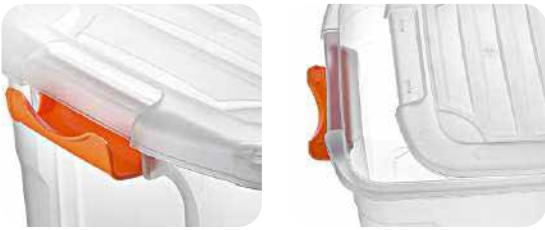

Practical
Click & Lock

NESTABLE AND
STACKABLE
DESIGN

MODULAR
DESIGN

SB-30	SB-42	SB-60
L:39 x W:60 x H:20 cm L:15.35" x W:23.62" x H:7.87"	L:39 x W:50.5 x H:33.4 cm L:15.35" x W:19.88" x H:13.15"	L:39 x W:60 x H:41 cm L:15.35" x W:23.62" x H:16.14"
8	8	8
0.153 m³	0.153 m³	0.173 m³
30 lt	42 lt	60 lt
L:61.3 x W:39.7 x H:62.9 cm L:24.13" x W:15.63" x H:24.76"	L:51.2 x W:39 x H:76.5 cm L:20.16" x W:15.35" x H:30.12"	L:61.3 x W:39.7 x H:71.2 cm L:24.13" x W:15.63" x H:28.03"
8697444385705	8697444385712	8697444385729