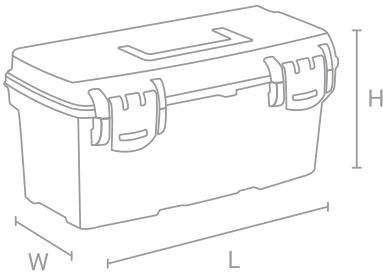

CLASSIC Toolbox

Organiser Lid

Its impact-resistant construction and ergonomic design make it a must-have for both professionals and non-professional users. Thanks to the transparent organizer compartments on the top lid, you can access your small supplies (screws, dowels, etc.) without opening.

Dayanıklı yapısı ve pratik bölmeleriyle aletlerinizi güvenle saklamanızı sağlar. Kompakt ve organize tasarımı, hem evde hem de profesyonel kullanımda taşıma ve düzenleme kolaylığı sunar.

Practical
Lock

4

different
sizes

Product Code Ürün Kodu	C.OR-13
Product Dim. Ürün Ölçüsü	L:32 x W:16.5 cm x H:13.5 cm L:12.6" x W:6.50" x H:5.31"
Piece in a Box Koli İçerisi	6
Box Volume Koli Hacmi	0.042 m³
Maximum Load Maksimum Yük	7 kg / 13.2 lbs
Box Size Koli Ölçüsü	L:46.5 x W:32.5 x H:28 cm L:18.31" x W:12.80" x H:11.02"
Barcode Barkod	8697444382421
Color Renk	

Lid Organizer

Inner Tray

Padlockable

Plastic Hinge

Raw Material
Hammadde

Polypropylene (PP05)

Yellow: High Impact Copolymer PP

Black: High Impact Copolymer PP - Recycled

Transparent: Random Copolymer PP